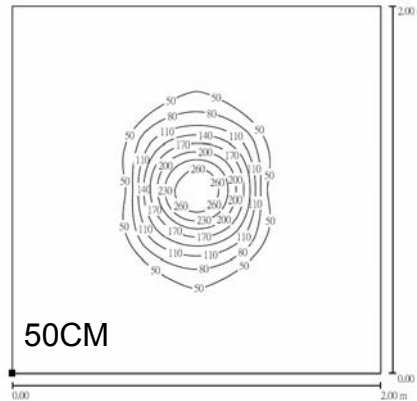

5. Optical performance :

CCT	Model Number	Lux@50cm	Beam Angle	Lumens	CRI
5200±400 K	CA5610	350	120 degree	180	76.0
3000±300 K	CA3610	295	120 degree	140	73.0

5200K(CA5610)