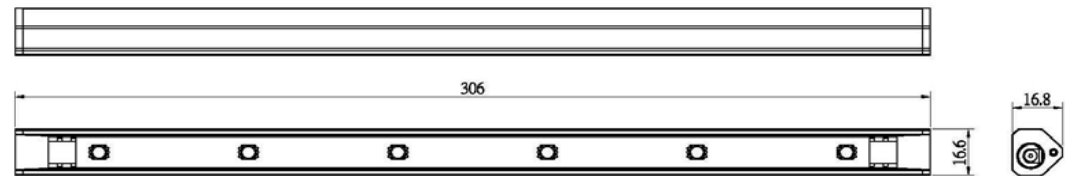

-High-efficient power design. (constant current source).

2. Specification :

Outline Dim.:

306(L)x16.6(W)x16.8(H) mm

LED Light Source : 1 W x 6ea (Nichia)

Input Voltage: 24VDC

Power Consumption: 7 W max.

Color Temp.:5200±400 / 3000±300

Packing: 50 boxes /carton

box	65X32.5X345(mm)	170g
carton	338X338X363(mm)	9.4kg

5. Optical performance :

CCT	Model Number	Lux@50cm	Beam Angle	Lumens	CRI
5200±400 K	CA5610	350	120 degree	180	76.0
3000±300 K	CA3610	295	120 degree	140	73.0