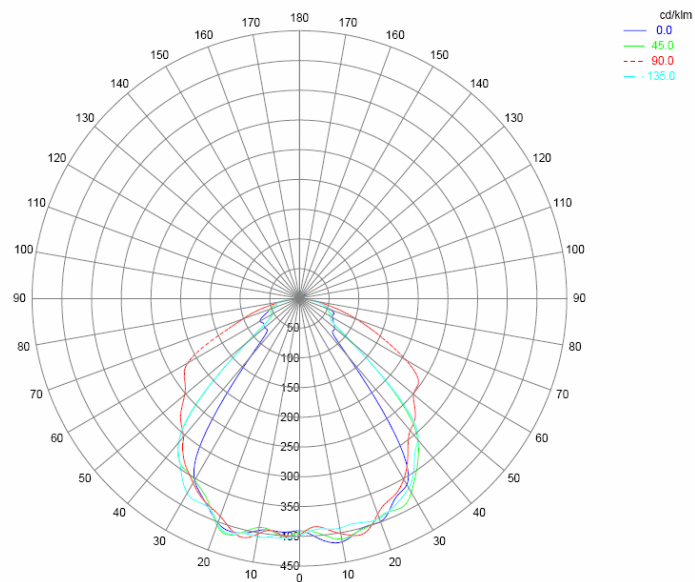

3000K(CA3610)

5200K(CA5610)