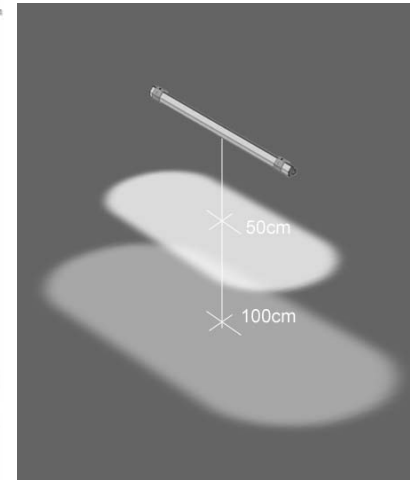

3000K(CA3610)