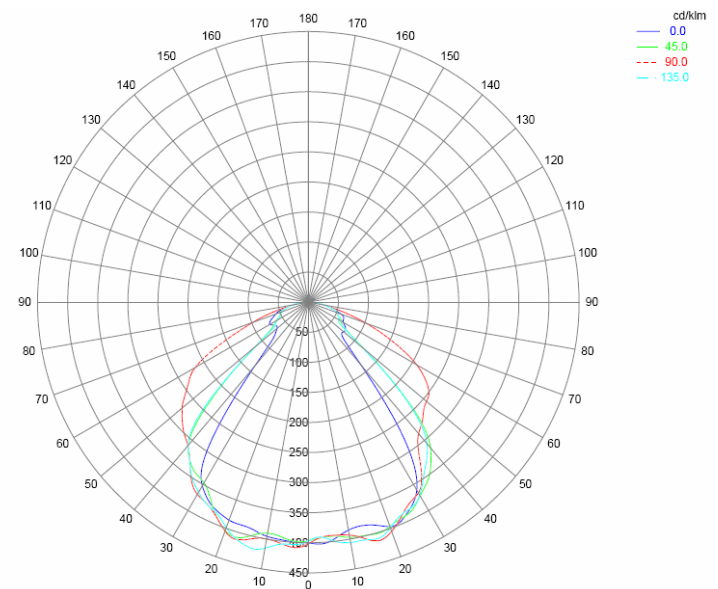

3000K(CA3610)

6. Operation manual :

The linearlight can operate on 40 °C environment.

7. Safety warning :

Cautions: Never use over 24V adapter or the power driver could be damaged.

(Please use appropriate adapter.)

Warnings: -Don't use improper adapter.

-Manufacturer can't guarantee product life-time if the operation temperature is over 40 degree Celsius or under -20 degree Celsius.

-Please don't turn on the power before installation complete.