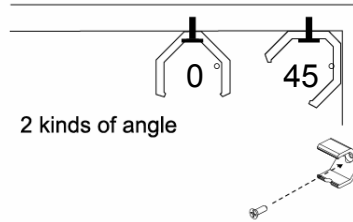

Packing: 50 boxes /carton

box	65X32.5X345(mm)	170g
carton	338X338X363(mm)	9.4kg

5. Optical performance :

CCT	Model Number	Lux@50cm	Beam Angle	Lumens	CRI
5200±400 K	CA5610	350	120 degree	180	76.0
3000±300 K	CA3610	295	120 degree	140	73.0

-Please don't turn on the power before installation complete.

8. Installation guide :

Installation:

1. Fix the fasteners at proper place.

2. Put the linearlight into the fastener.

3. Place connector (or extension cable) between two linearlights and make them as a chain.