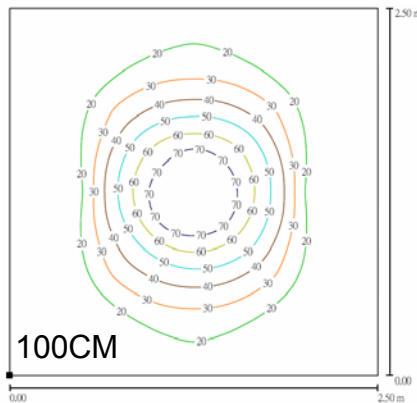

5. Optical performance :

CCT	Model Number	Lux@50cm	Beam Angle	Lumens	CRI
5200±400 K	CA5610	350	120 degree	180	76.0
3000±300 K	CA3610	295	120 degree	140	73.0

5200K(CA5610)