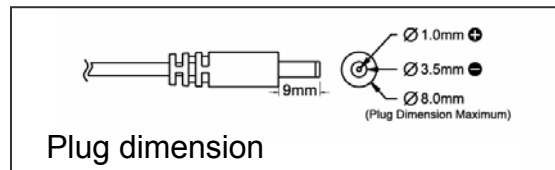

Notice:

one 30-Watt adapter can drive a chain of 3 linearlights.

(5 linearlights maximum.)