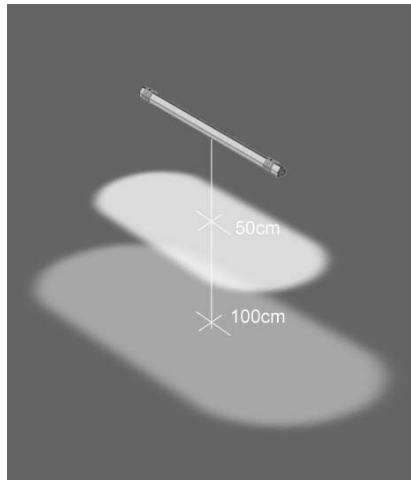

5. Optical performance :

CCT	Model Number	Lux@50cm	Beam Angle	Lumens	CRI
5200±400 K	CA5610	350	120 degree	180	76.0
3000±300 K	CA3610	295	120 degree	140	73.0

5200K(CA5610)