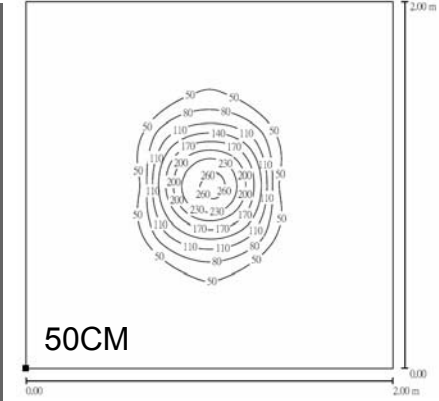

3000K(CA3610)