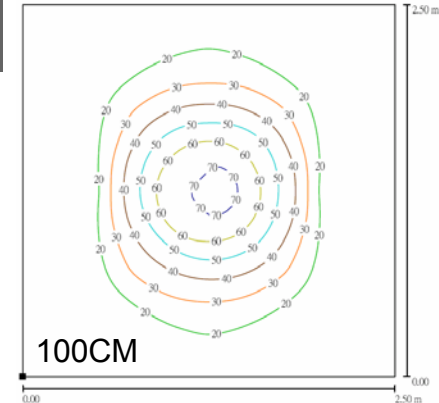

3000K(CA3610)